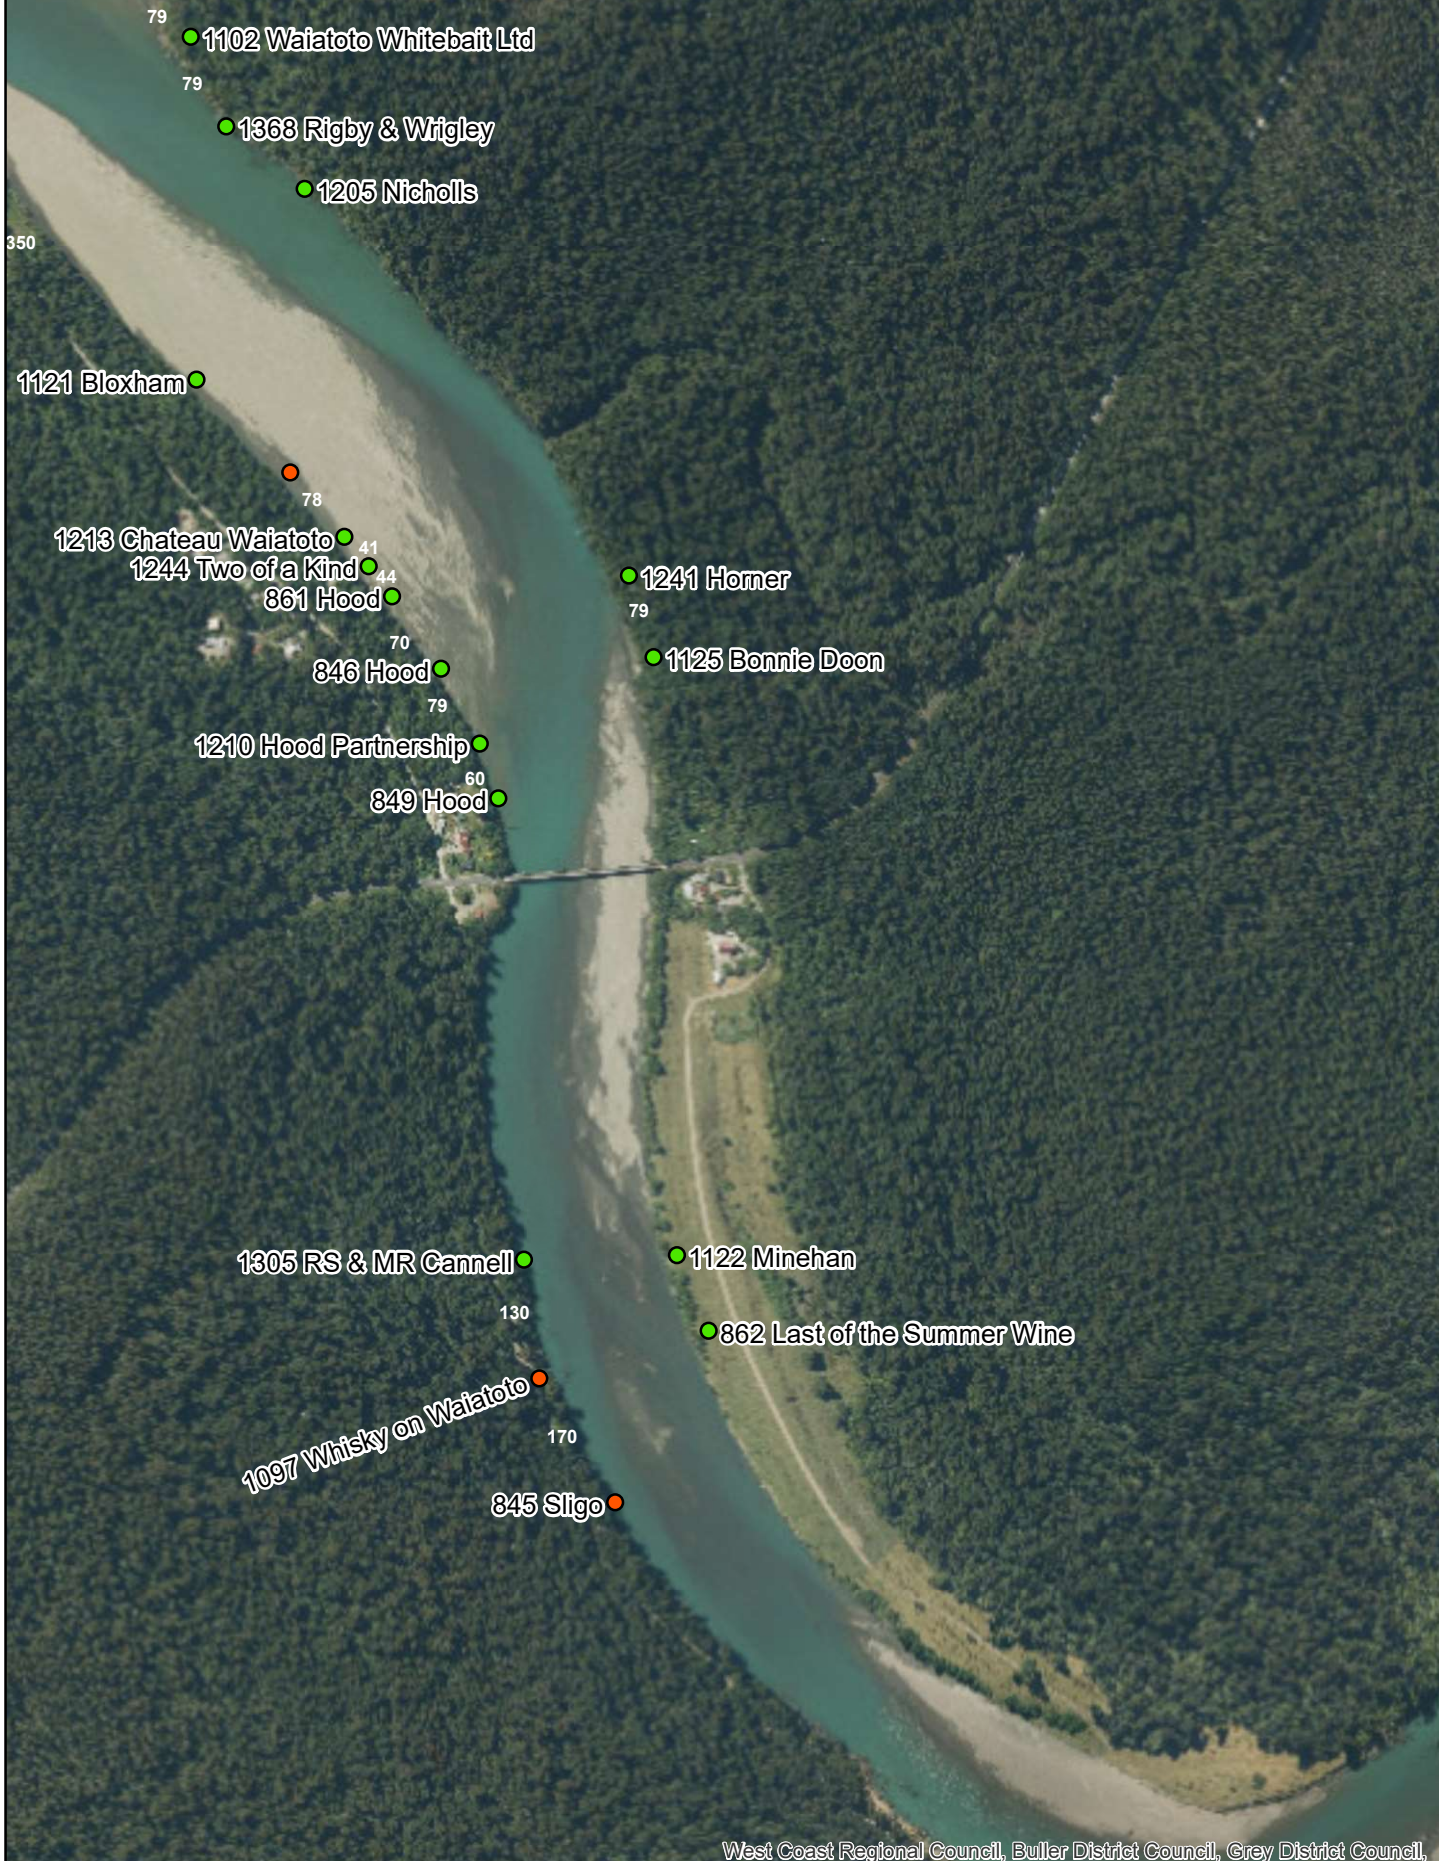

Whitebait Map - Waiatoto River

West Coast Regional Council, Buller District Council, Grey District Council,

Projection: NZTM2000
Date of issue: 6 December 2016

Notes: Relocation WS1097