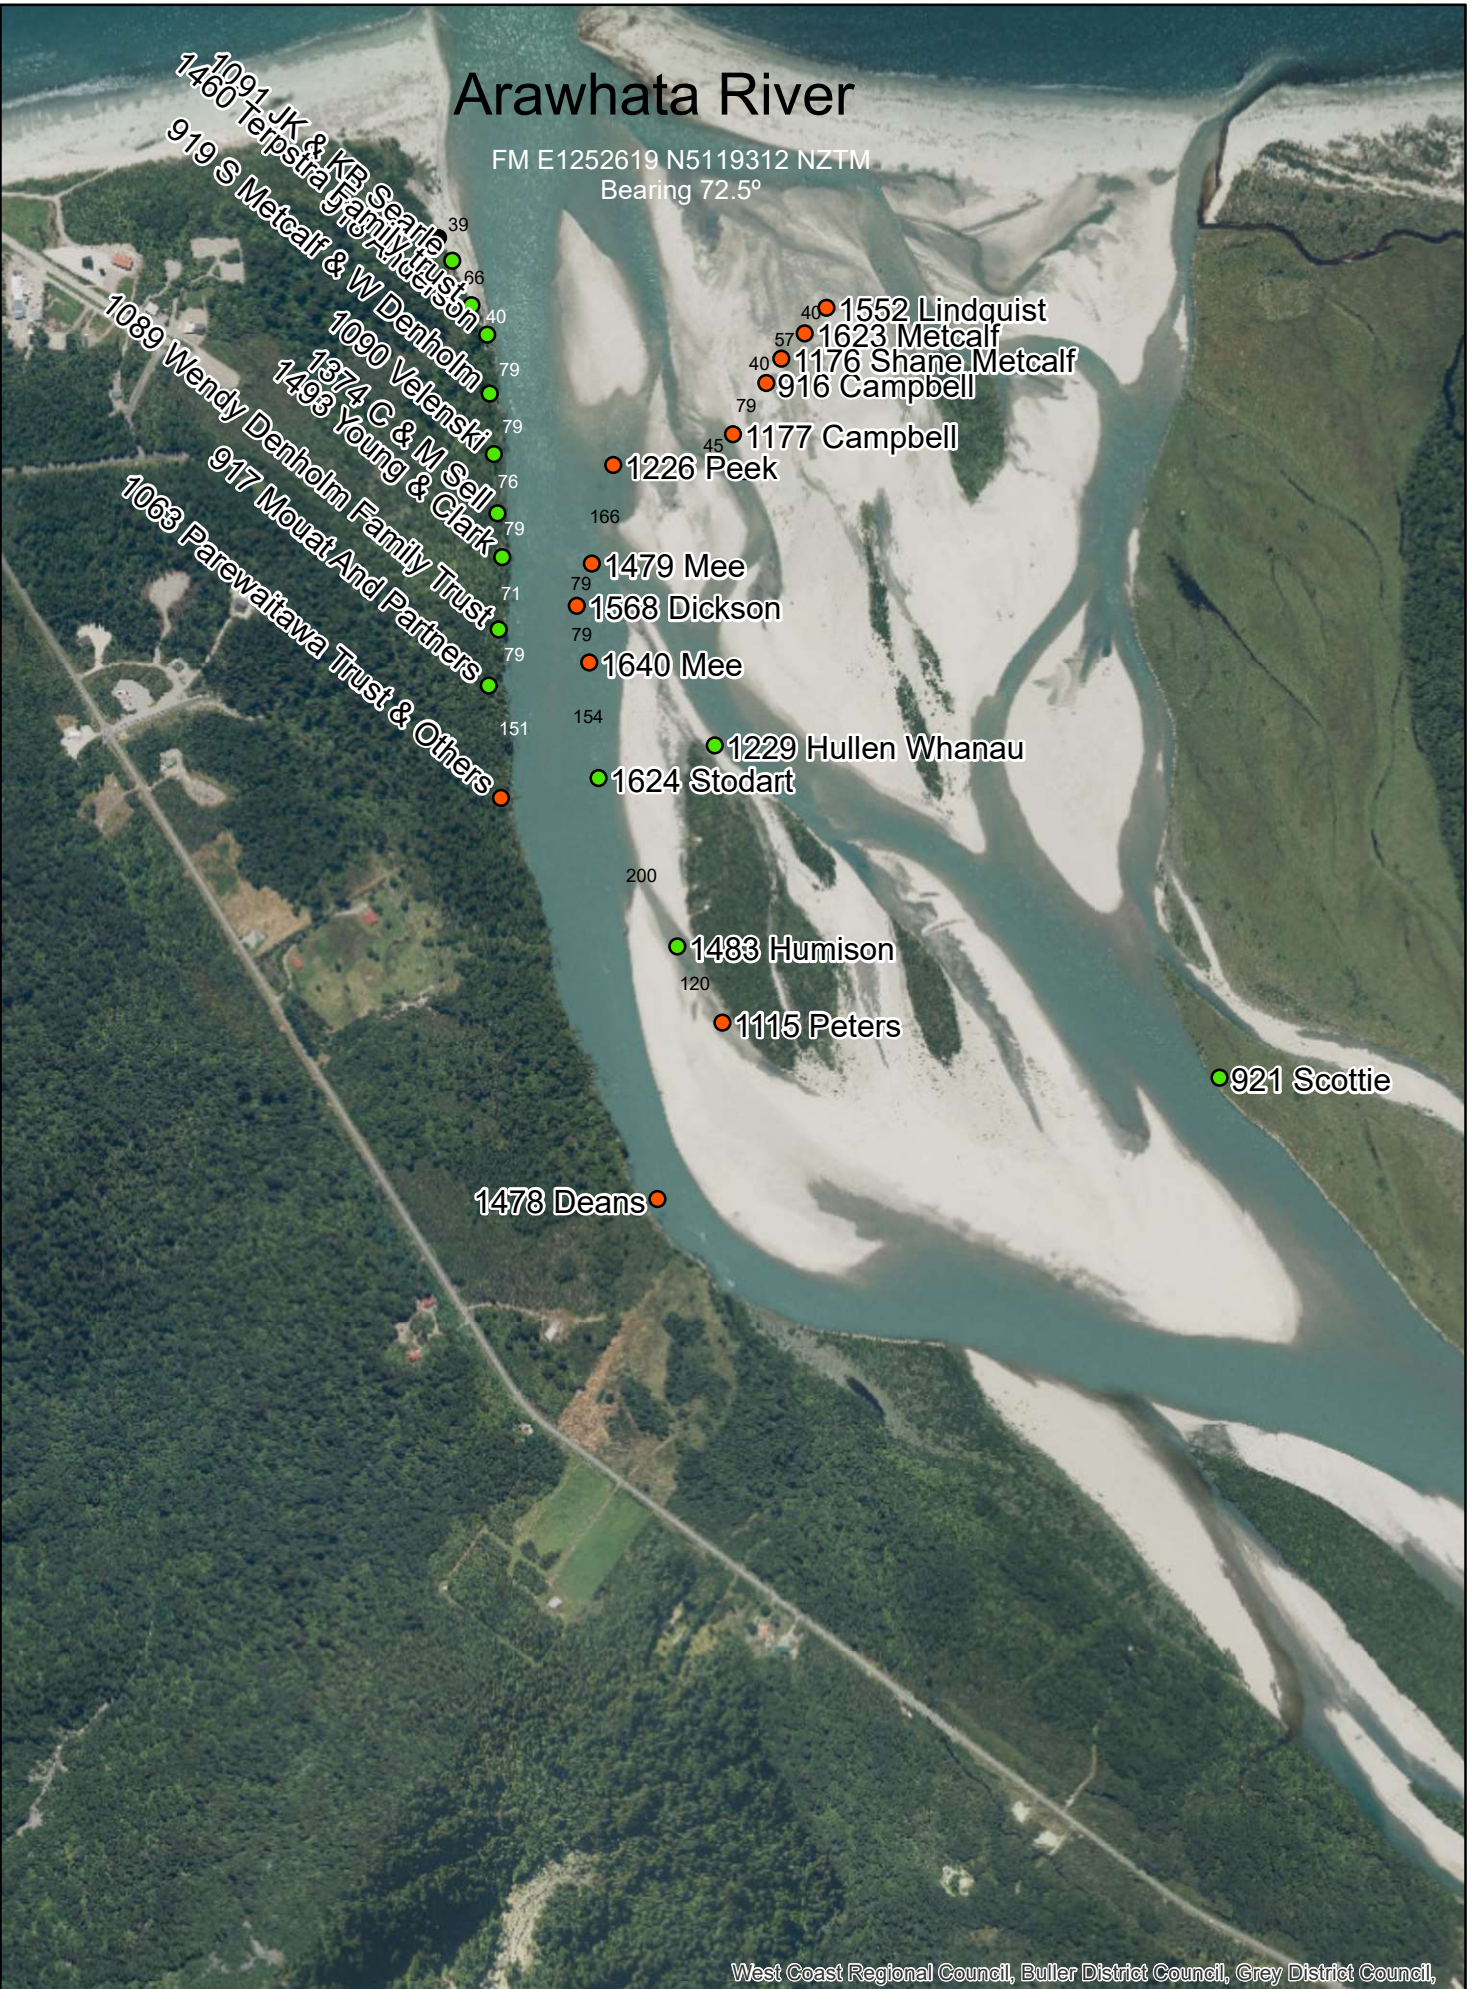

# Arawhata River

FM E1252619 N5119312 NZTM  
Bearing 72.5°

1091 JK & KB Searle  
1460 Terpsita Family Trust  
919 S Metcalf & W Denholm  
1089 Wendy Denholm Family Trust  
1090 Velenski  
1374 C & M Sell  
1493 Young & Clark  
917 Mout And Partners  
1063 Parewaitawa Trust & Others

1552 Lindquist  
1623 Metcalf  
1176 Shane Metcalf  
916 Campbell

1177 Campbell  
1226 Peek

1479 Mee  
1568 Dickson  
1640 Mee

1229 Hullen Whanau  
1624 Stodart

1483 Humison  
1115 Peters

921 Scottie

1478 Deans

West Coast Regional Council, Buller District Council, Grey District Council,