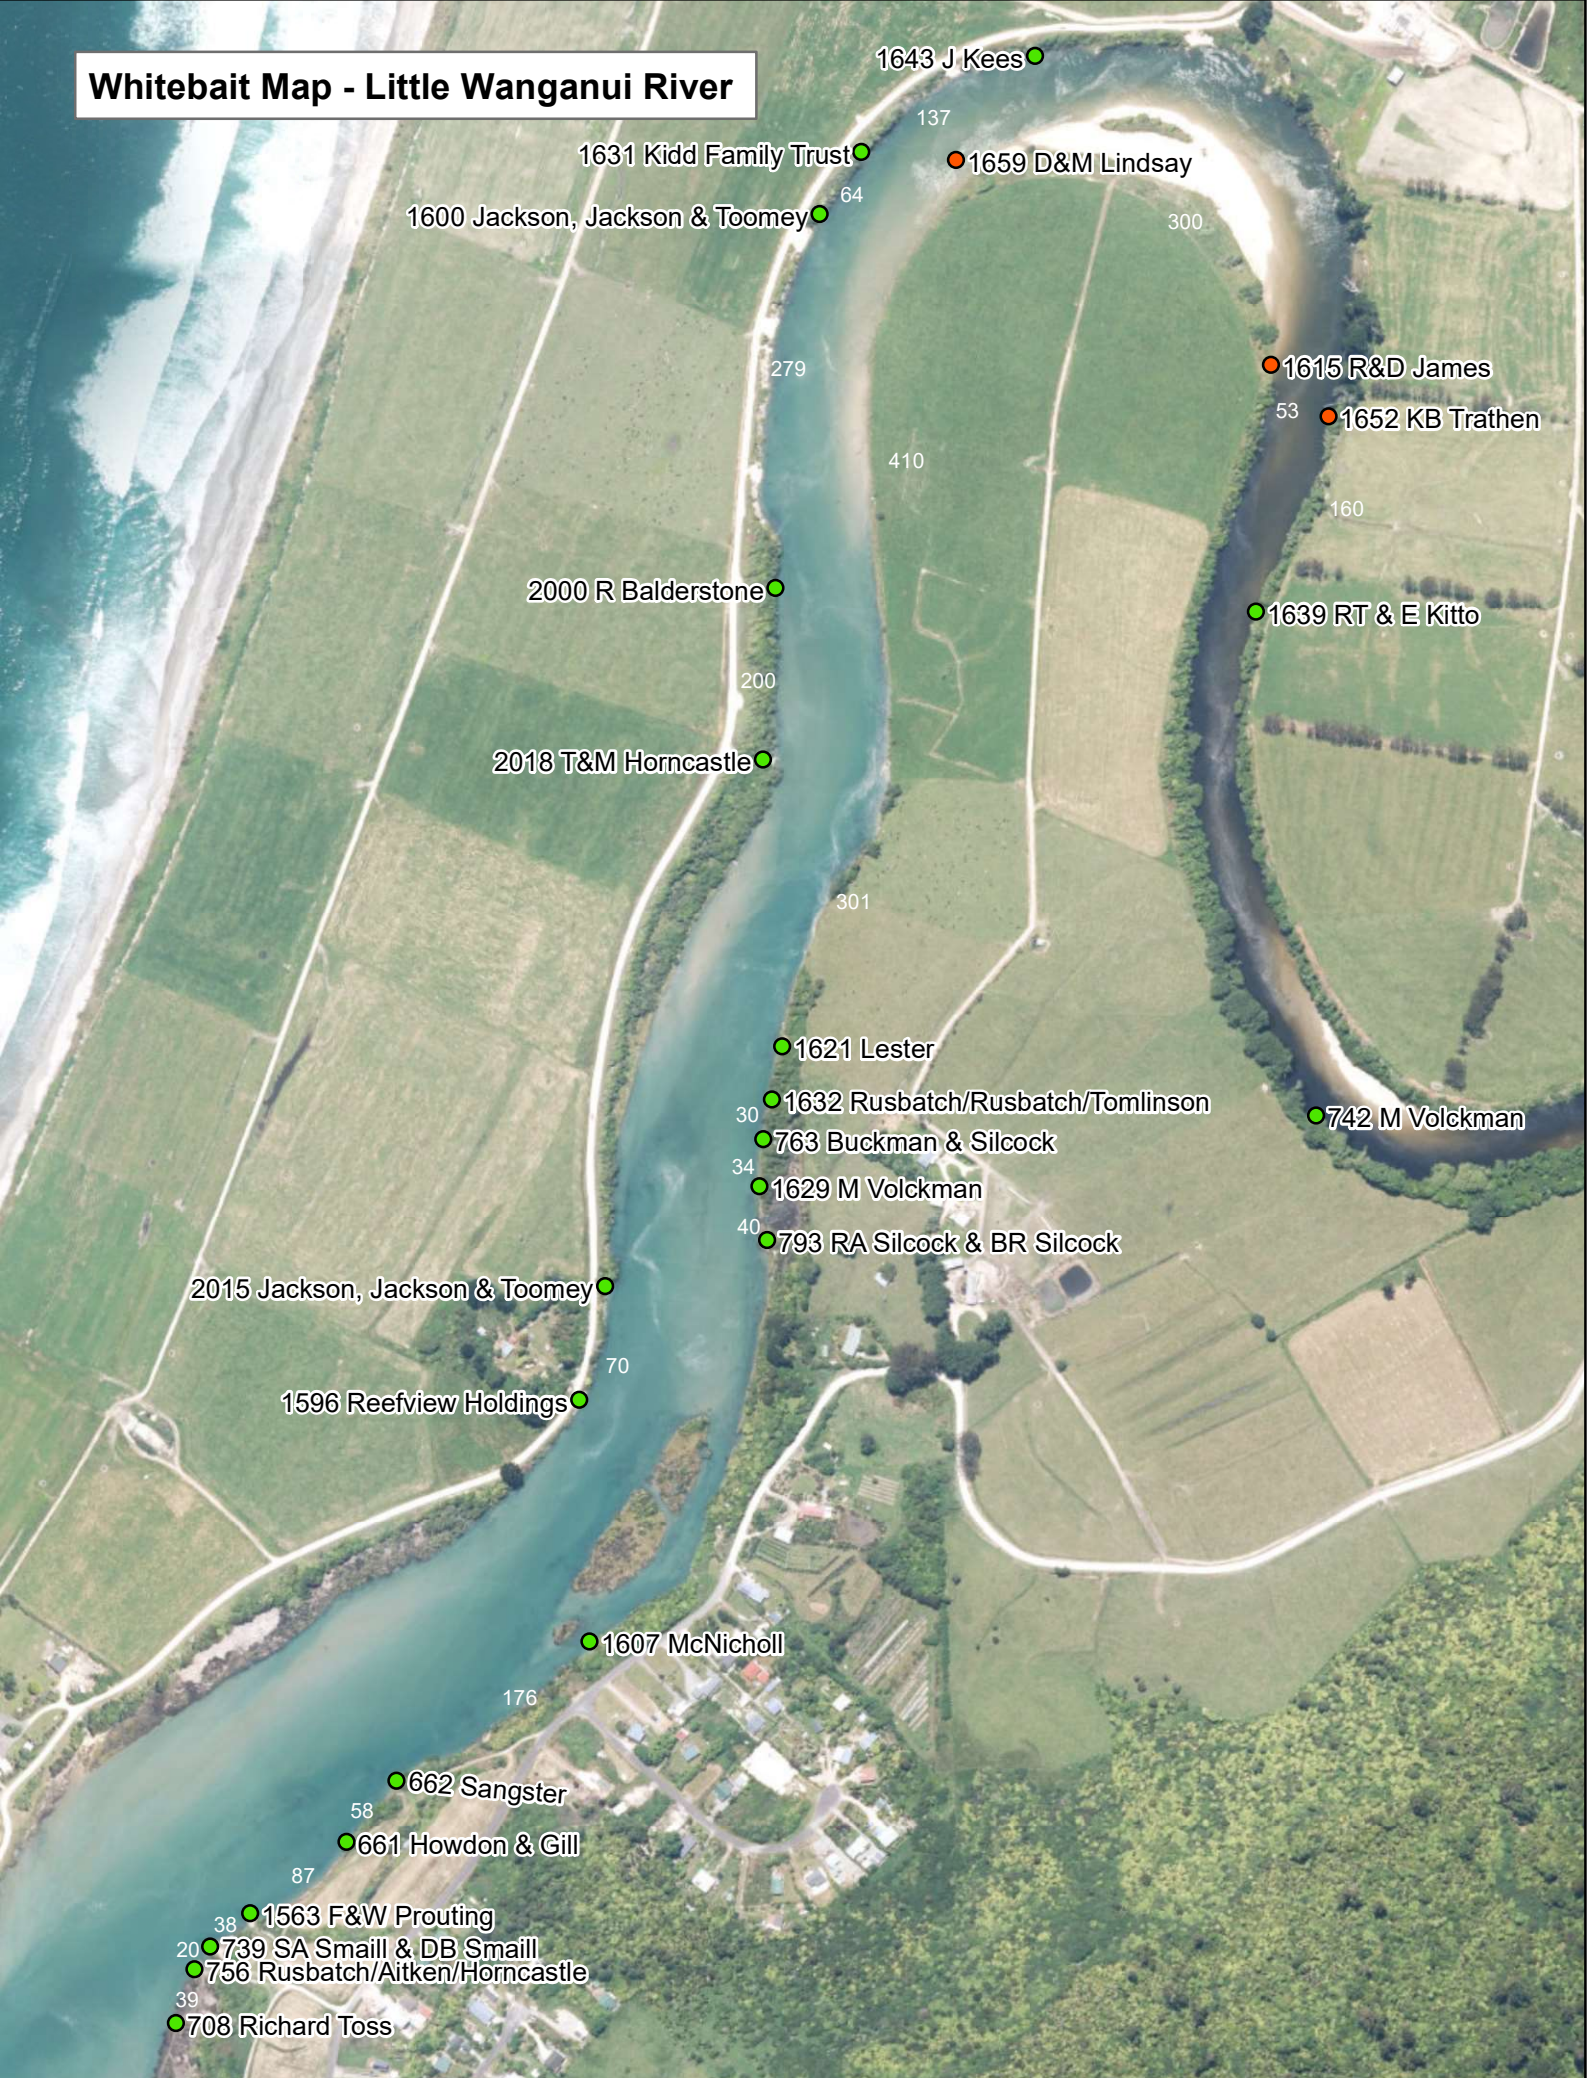

Whitebait Map - Little Wanganui River

1643 J Kees

137

1631 Kidd Family Trust

1659 D&M Lindsay

1600 Jackson, Jackson & Toomey

64

300