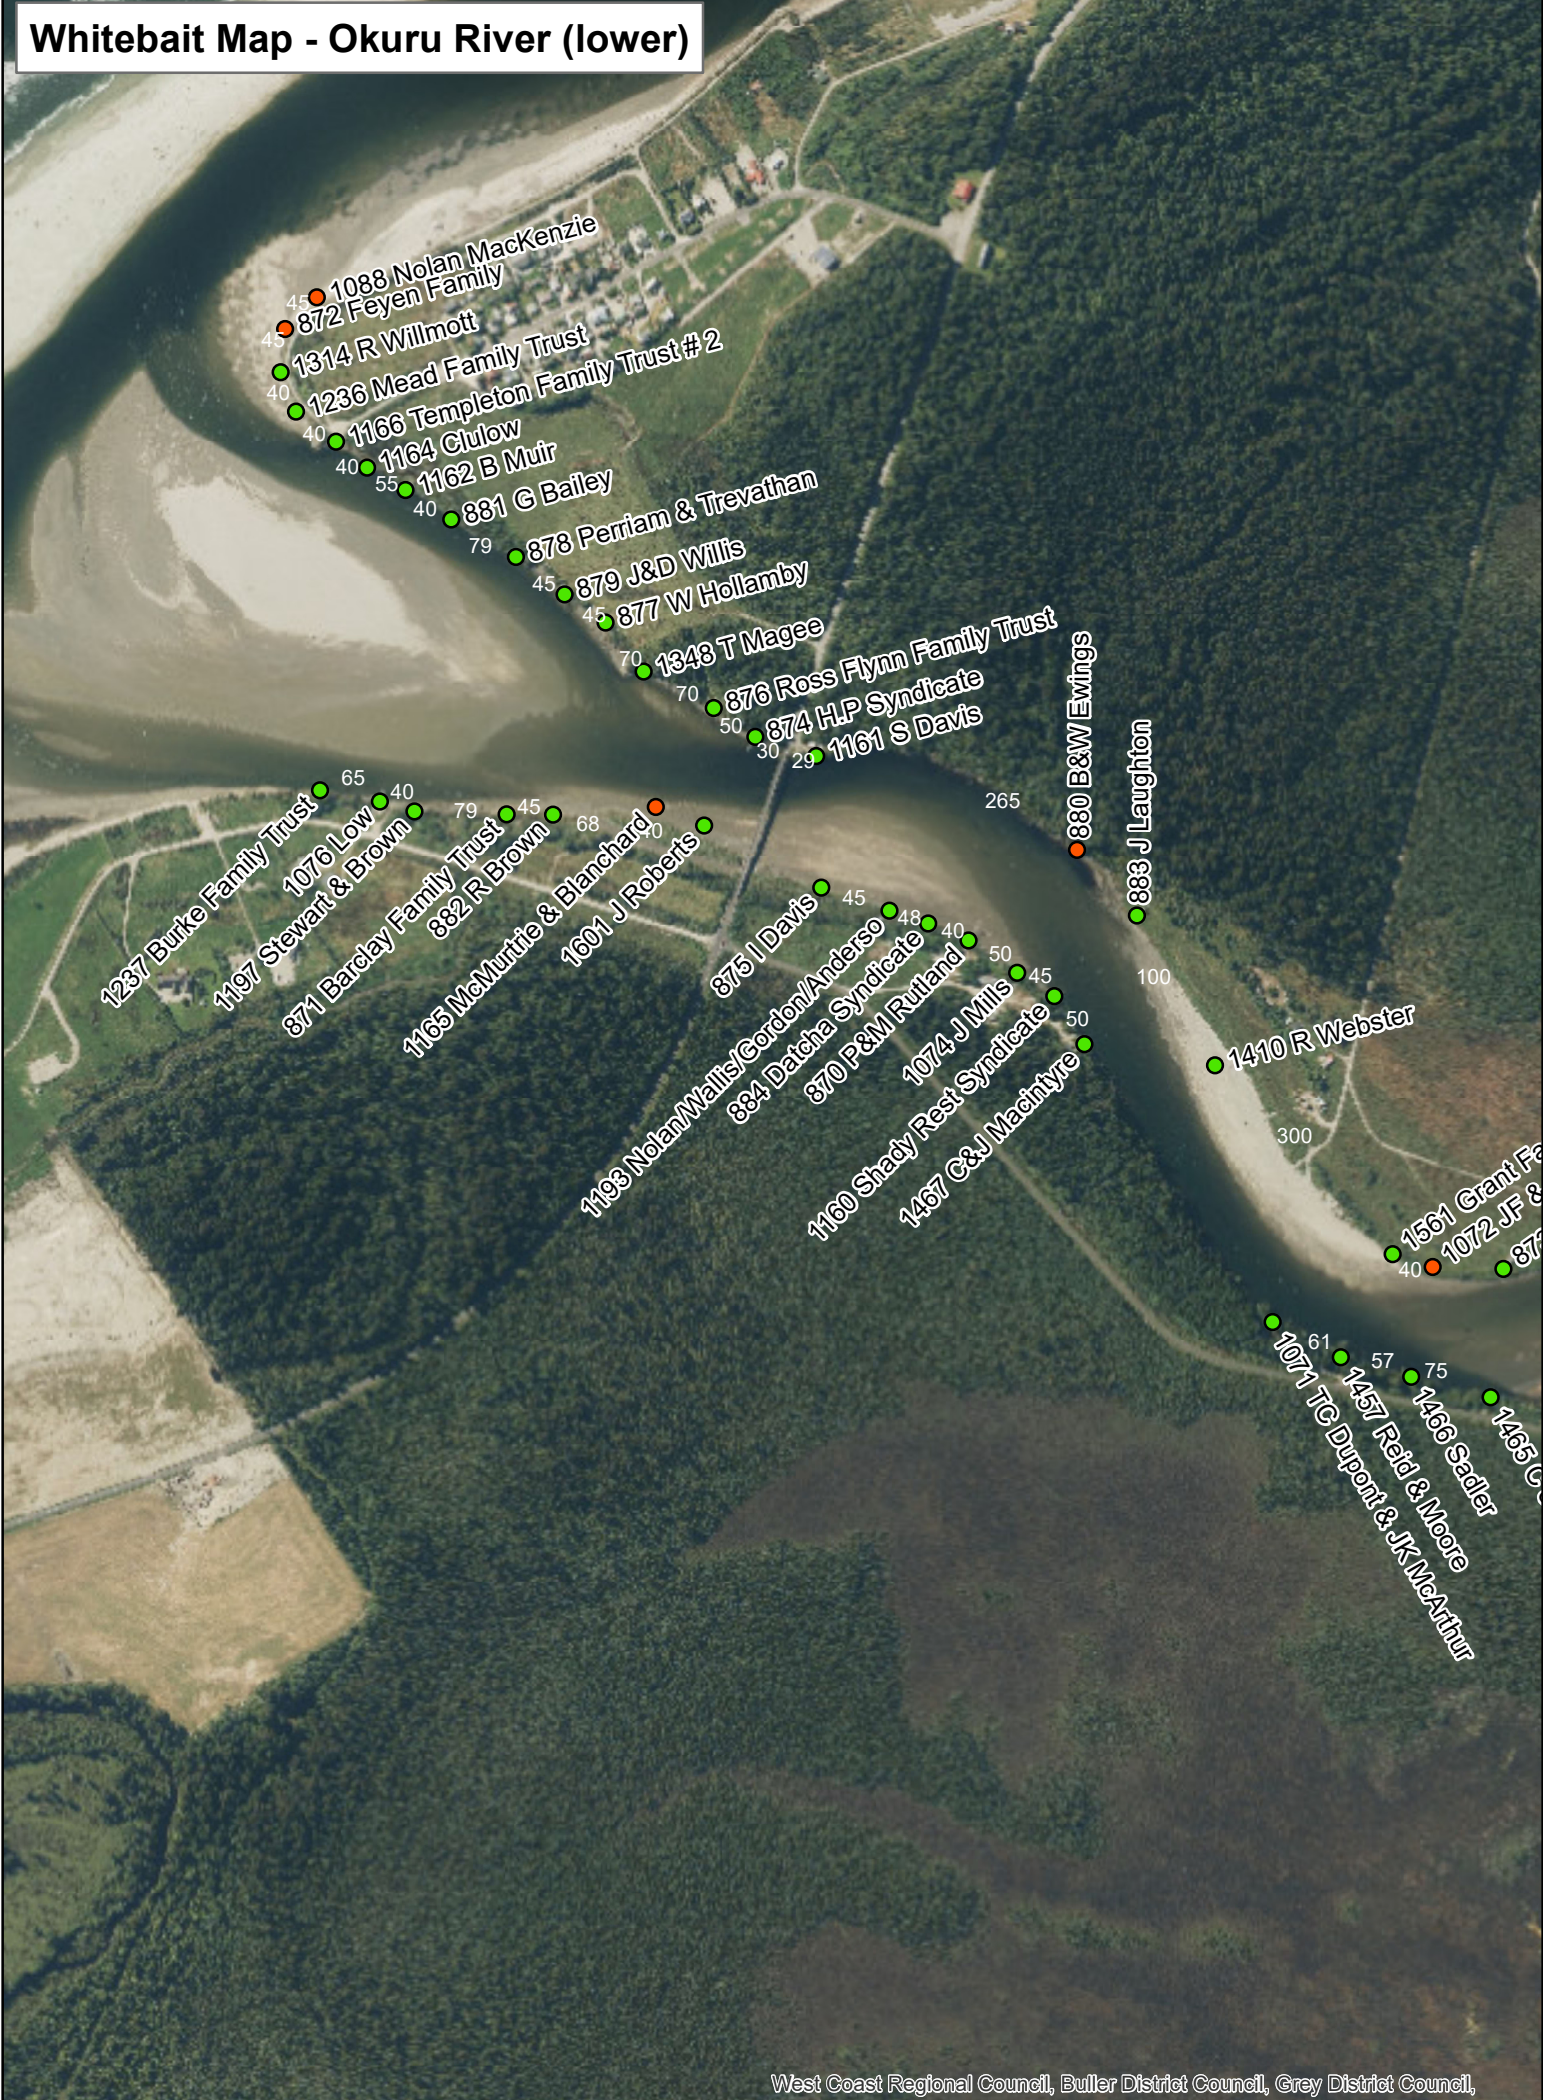

# Whitebait Map - Okuru River (lower)

West Coast Regional Council, Buller District Council, Grey District Council,

Projection: NZTM2000

Notes:

Creation Date: 20 July 2020 WS11457 Relocation (Shift 18 metres upstream)