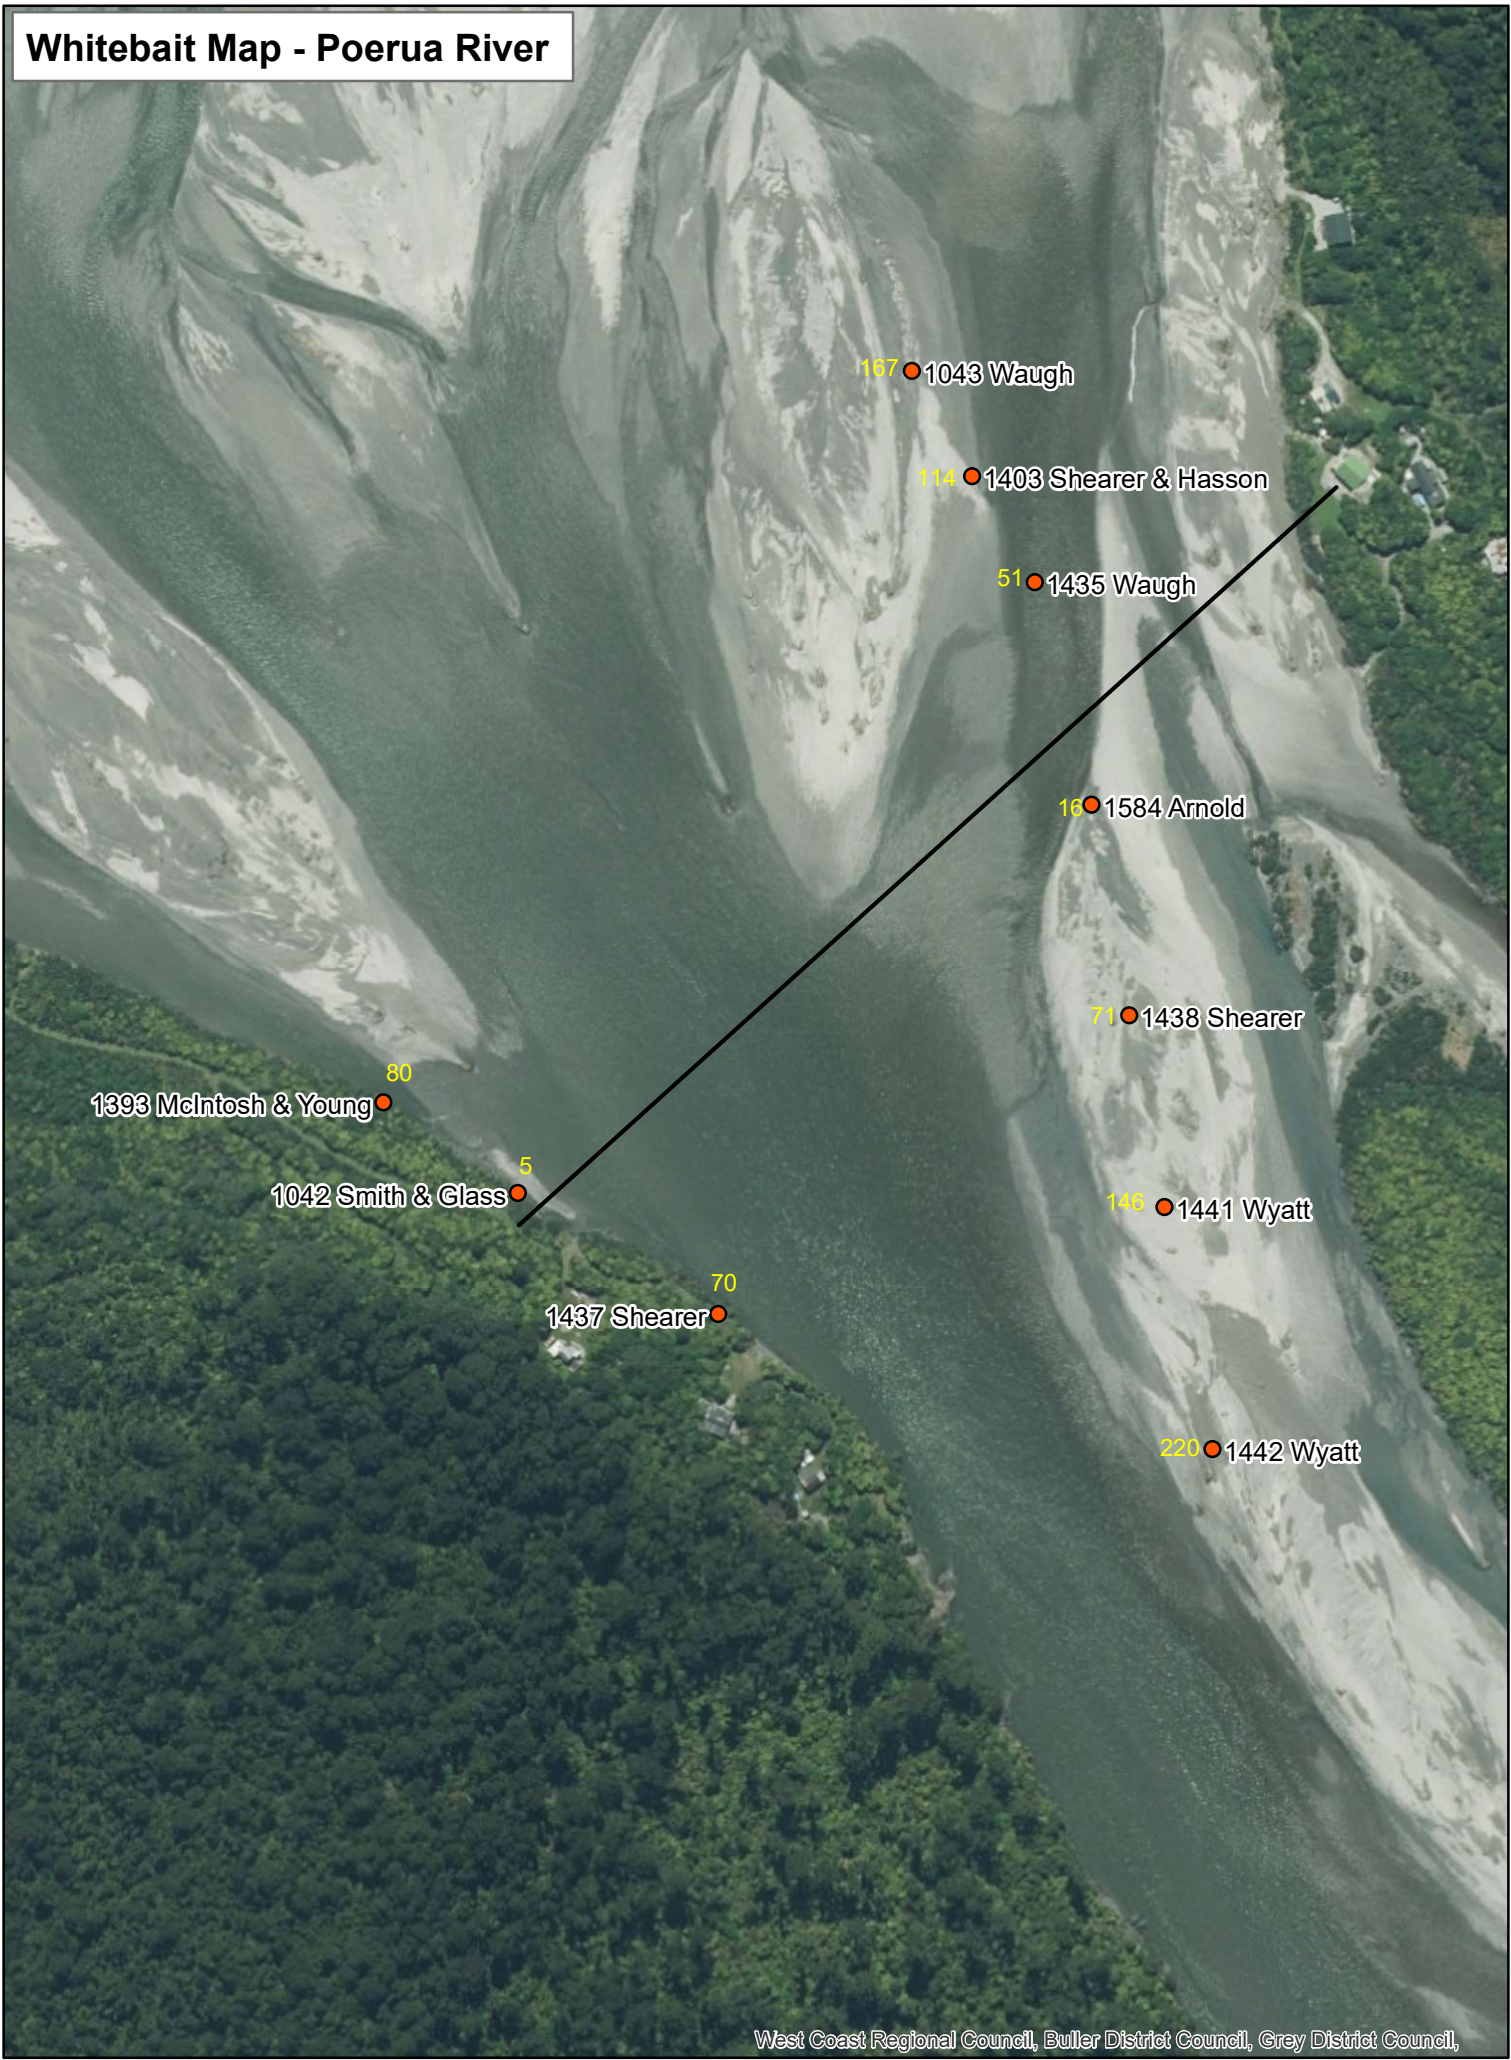

Whitebait Map - Poerua River

West Coast Regional Council, Buller District Council, Grey District Council,

Scale: 1:2,515

Projection: NZTM2000

Date of Issue : September 2017

Notes: WS1398 Transfer

Produced by the West Coast Regional Council