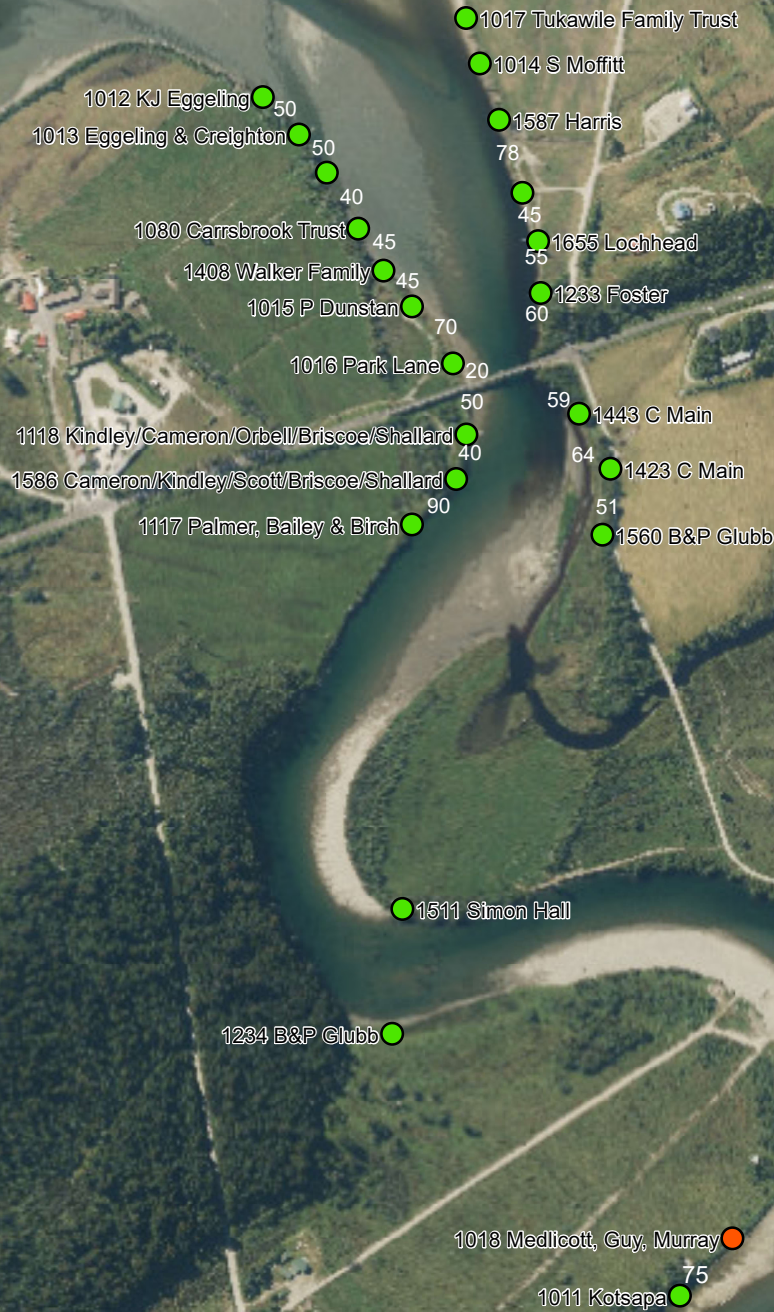

Whitebait Map - Turnbull River

West Coast Regional Council, Buller District Council, Grey District Council,

Scale: 1:7,146

Projection: NZTM2000

Notes:

Creation Date: 21 November 2018 WS1016 Transfer

THE WEST COAST
REGIONAL COUNCIL